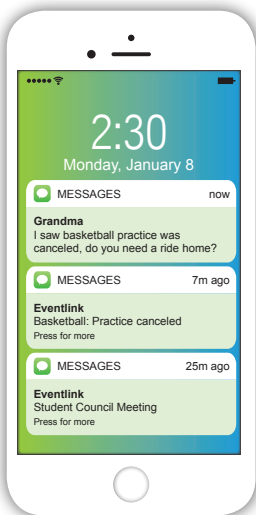

eventlink™

eventlink.com

Stay up-to-date with Eventlink™ – the official calendar for academic, athletic, and extracurricular events.

STUDENTS AND PARENTS

Create your account, select the calendars of **ONLY** the teams, clubs, and activities **YOU** wish to know about. Eventlink will do the rest. You will receive a *Daily Event Summary* email every morning of **ONLY** the events you choose to know about. Also, receive notifications of changes and announcements via text message *and* email.

eventlink™

March 22, 2018

Reminder of your events scheduled for today

To: Amanda

Central Jr.-Sr. High School

All Day Blood Drive
Location: Gym 2

8:15 AM - 8:35 AM SLAM Mentor Groups

11:54 AM - 12:39 PM Project Discovery-Michelle Ellerman
Location: Conference Room - SKHS

powered by sdi innovations